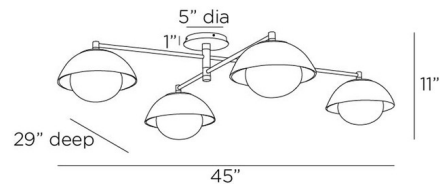

Shown in blackened steel / ivory

Specifications

COLOR	Ivory
BODY FINISH	Blackened Steel
WATTAGE	16W
DIMMER	Standard 120V
DIMENSIONS	45"W x 11"H
BULB NOT INCLUDED	4 x A19/Medium (E26)/4W/120V LED
OTHER BULB OPTIONS	A19/Medium (E26)/40W/120V Incandescent