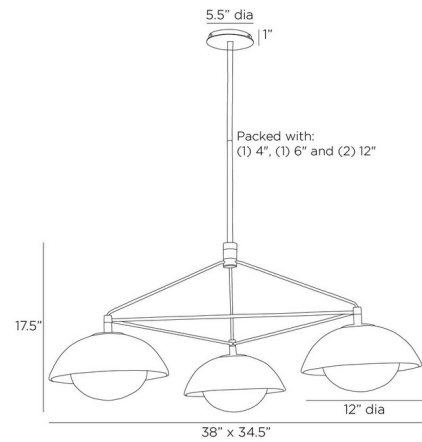

Specifications

COLOR Ivory
BODY FINISH Blackened Steel
WATTAGE 21W
DIMMER Standard 120V
DIMENSIONS 38"W x 52"H x 34.5"D
BULB NOT INCLUDED 3 x A19/Medium (E26)/7W/120V LED
OTHER BULB OPTIONS A19/Medium (E26)/40W/120V Incandescent

Technical Information

PRODUCT DIMENSIONS Downrods: One 4", One 6" and Two 12" Included

Shown in blackened steel / ivory

CLICK TO VIEW PRODUCT

Notes: