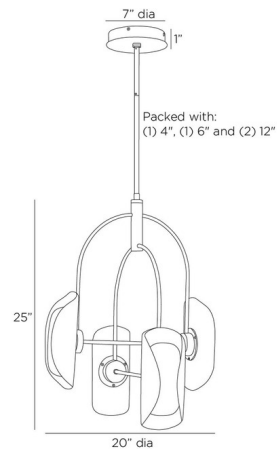

Specifications

COLOR	Frosted
BODY FINISH	Antique Brass
WATTAGE	84W
DIMMER	N/A
DIMENSIONS	20"W x 27"H
INTEGRATED LED MODULE	4 x LED/21W/120V LED

Technical Information

PRODUCT DIMENSIONS	Downrods: One 4", One 6" and Two 12" Included
LAMP LIFE	30000 hours
COLOR RENDERING	.90 CRI
LAMP COLOR	2700K
LUMENS/WATT	98.67
LUMINOUS FLUX	2072 lumens

Shown in antique brass / frosted

Packed with:
(1) 4", (1) 6" and (2) 12"

CLICK TO VIEW PRODUCT

Notes: