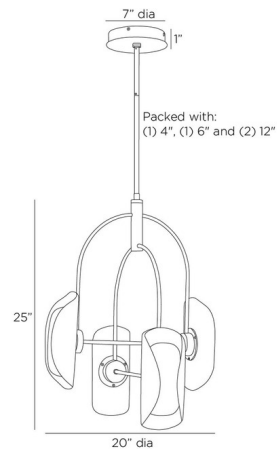

CLICK TO VIEW PRODUCT

Notes: