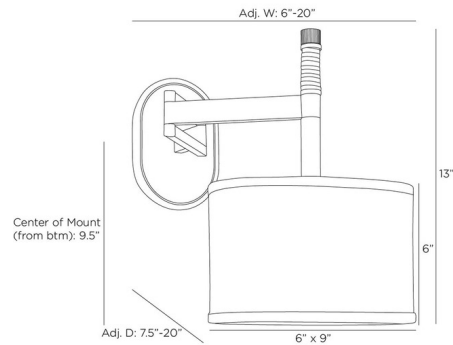

## Stitch Swing-arm Wall Sconce By Arteriors Home

### Description

The Stitch Swing-arm Wall Sconce adds a touch of clean beauty to your interior. It features stitched cream leather accents and a simple oval linen shade. The minimal hinged iron armature and inverted light source directs a warm, inviting glow throughout your room.

### Specifications

COLOR	Cream
BODY FINISH	Antique Brass
WATTAGE	9W
DIMMER	N/A
DIMENSIONS	6"W x 13"H x 20"D
BULB NOT INCLUDED	1 x G16.5/Medium (E26)/9W/120V LED
OTHER BULB OPTIONS	G16.5/Medium (E26)/60W/120V Incandescent