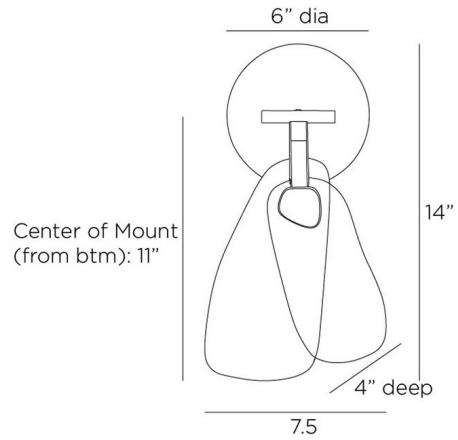

### Specifications

COLOR	Clear
BODY FINISH	Antique Brass
WATTAGE	5W
DIMMER	0-10V
DIMENSIONS	7.5"W x 14"H x 4"D
INTEGRATED LED MODULE	1 x LED/5W/120V LED

### Technical Information

LAMP LIFE	20000 hours
COLOR RENDERING	.90 CRI
LAMP COLOR	2700K
LUMENS/WATT	60.00
LUMINOUS FLUX	300 lumens

Shown in antique brass / clear

CLICK TO VIEW PRODUCT

Notes: