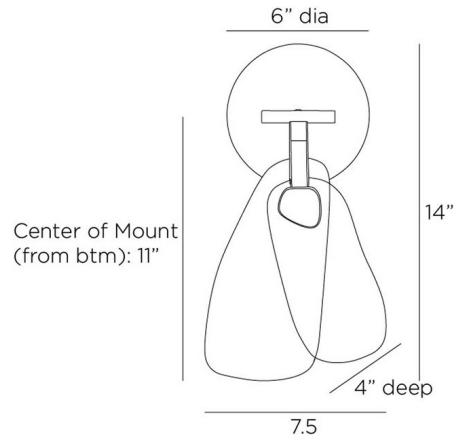

Description

The Melt Wall Sconce adds a touch of graceful elegance to your interior. Its textured glass drops, reminiscent of melting ice, create a sense of movement while casting warm, ambient light and shadows throughout your room.

Specifications

COLOR	Clear
BODY FINISH	Antique Brass
WATTAGE	5W
DIMMER	0-10V
DIMENSIONS	7.5"W x 14"H x 4"D
INTEGRATED LED MODULE	1 x LED/5W/120V LED

Technical Information

LAMP LIFE	20000 hours
COLOR RENDERING	.90 CRI
LAMP COLOR	2700K
LUMENS/WATT	60.00
LUMINOUS FLUX	300 lumens

Shown in antique brass / clear

CLICK TO VIEW PRODUCT

Notes: