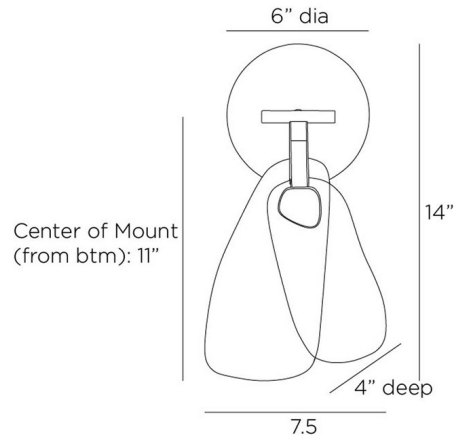

Specifications

COLOR Clear
BODY FINISH Antique Brass
WATTAGE 5W
DIMMER 0-10V
DIMENSIONS 7.5"W x 14"H x 4"D
INTEGRATED LED MODULE 1 x LED/5W/120V LED

Technical Information

LAMP LIFE 20000 hours
COLOR RENDERING 90 CRI
LAMP COLOR 2700K
LUMENS/WATT 60.00
LUMINOUS FLUX 300 lumens

Shown in antique brass / clear

CLICK TO VIEW PRODUCT

Notes: