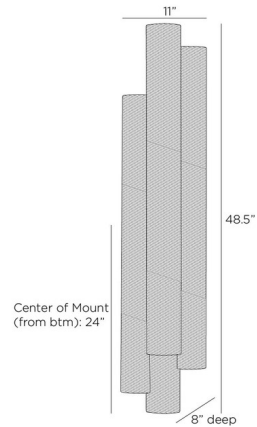

Lightology

lightology.com
866-954-4489
07-02-26

Project: _____

Company: _____

Location: _____ Fixture Type: _____

SPEC #: **AHM1391223**

Approved On: _____ Approved By: _____

Punch Oversized Outdoor Wall Sconce By Arteriors Home

Description

The Punch Oversized Outdoor Wall Sconce introduces an industrial flair to your exterior space. The perforated steel cylinders house bulbs that cast warm, upward and downward shadows, creating a dynamic play of light throughout your area.

Shown in aged graphite

Specifications

COLOR	N/A
BODY FINISH	Aged Graphite
WATTAGE	18W
DIMMER	Standard 120V
DIMENSIONS	11"W x 48.5"H x 8"D
BULB NOT INCLUDED	2 x A19/Medium (E26)/9W/120V LED

CLICK TO VIEW PRODUCT