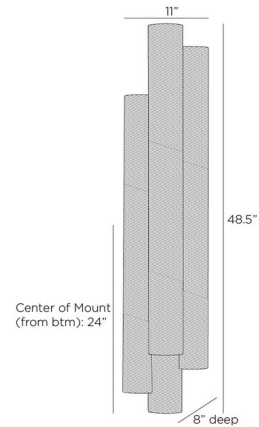

### Description

The Punch Oversized Outdoor Wall Sconce introduces an industrial flair to your exterior space. The perforated steel cylinders house bulbs that cast warm, upward and downward shadows, creating a dynamic play of light throughout your area.

### Specifications

COLOR	N/A
BODY FINISH	Aged Graphite
WATTAGE	18W
DIMMER	Standard 120V
DIMENSIONS	11"W x 48.5"H x 8"D
BULB NOT INCLUDED	2 x A19/Medium (E26)/9W/120V LED

Shown in aged graphite

CLICK TO VIEW PRODUCT