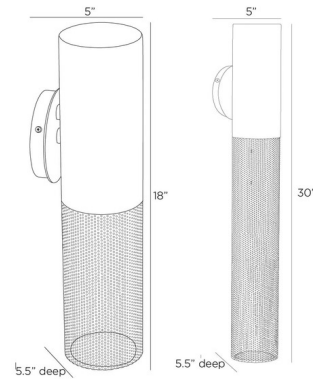

## Punch Outdoor Wall Sconce By Arteriors Home

### Description

The Punch Outdoor Wall Sconce introduces an industrial flair to your exterior space. The perforated steel cylinder has a solid top casting warm, downward shadows, creating a dynamic play of light throughout your area.

### Specifications

COLOR	N/A
BODY FINISH	Aged Graphite
WATTAGE	9W
DIMMER	Standard 120V
DIMENSIONS	5"W x 18"H x 5.5"D
BULB NOT INCLUDED	1 x G16.5/Candelabra (E12)/9W/120V LED
OTHER BULB OPTIONS	G16.5/Candelabra (E12)/60W/120V Incandescent