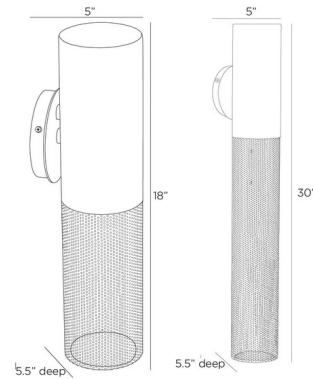

Lightology

lightology.com
866-954-4489
07-03-26

Project: _____
Company: _____
Location: _____ Fixture Type: _____
SPEC #: **AHM1391224**
Approved On: _____ Approved By: _____

Punch Outdoor Wall Sconce By Arteriors Home

Description

The Punch Outdoor Wall Sconce introduces an industrial flair to your exterior space. The perforated steel cylinder has a solid top casting warm, downward shadows, creating a dynamic play of light throughout your area.

Shown in aged graphite

Specifications

COLOR	N/A
BODY FINISH	Aged Graphite
WATTAGE	9W
DIMMER	Standard 120V
DIMENSIONS	5"W x 18"H x 5.5"D
BULB NOT INCLUDED	1 x G16.5/Candelabra (E12)/9W/120V LED
OTHER BULB OPTIONS	G16.5/Candelabra (E12)/60W/120V Incandescent