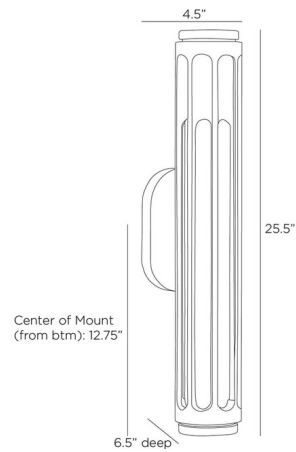

Description

The Inset Outdoor Wall Sconce brings a simple, decorative look to your exterior space. The fluted frame surrounds glass that casts warm shadows of light across your area.

Specifications

COLOR	Frosted
BODY FINISH	N/A
WATTAGE	20W
DIMMER	N/A
DIMENSIONS	4.5"W x 25.5"H x 6.5"D
INTEGRATED LED MODULE	1 x LED/20W/120V LED

Technical Information

LAMP LIFE	30000 hours
COLOR RENDERING	90 CRI
LAMP COLOR	2700K
LUMENS/WATT	110.00
LUMINOUS FLUX	2200 lumens

Shown in frosted

CLICK TO VIEW PRODUCT

Notes: