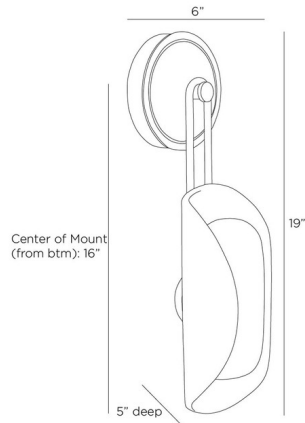

### Description

The Roll Wall Sconce adds an elegant simplicity to your interior space. Its softly curved resin gently cradles a glass diffuser, casting warm, outward shadows of light that enhance the atmosphere of your room.

### Specifications

COLOR . . . . . Frosted  
BODY FINISH . . . . . Antique Brass  
WATTAGE . . . . . 6W  
DIMMER . . . . . Low Voltage Electronic  
DIMENSIONS . . . . . 5"W x 19"H x 5"D  
INTEGRATED LED MODULE . . . . . 1 x LED/6W/120V LED

### Technical Information

LAMP LIFE . . . . . 30000 hours  
COLOR RENDERING . . . . . 90 CRI  
LAMP COLOR . . . . . 2700K  
LUMENS/WATT . . . . . 86.33  
LUMINOUS FLUX . . . . . 518 lumens

Shown in antique brass / frosted