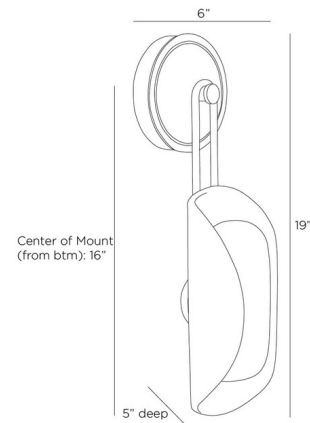

CLICK TO VIEW PRODUCT

Notes: