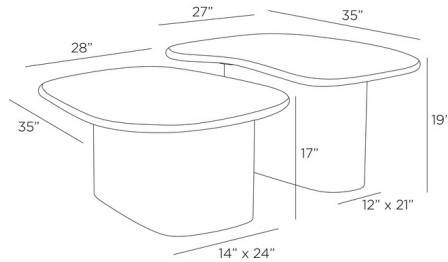

Shown in ebony

Specifications

COLOR	N/A
BODY FINISH	Ebony
WATTAGE	N/A
DIMMER	N/A
DIMENSIONS	27"W x 17"H x 28"D
BULB	N/A

CLICK TO VIEW PRODUCT

Notes: