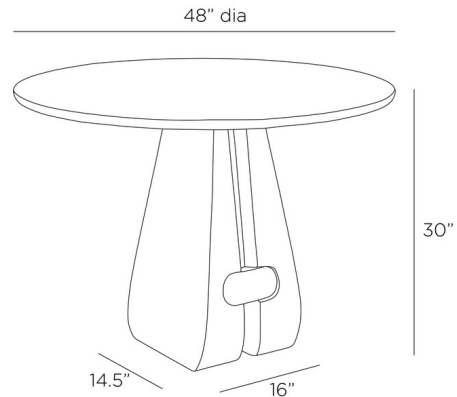

Description

The Melt Entry Table introduces connective elements with a molten quality to your interior. Its seamless blend of materials and shapes creates a liminal space, evoking a sense of airy lightness throughout the room.

Shown in cerused gray oak / white marble

Specifications

COLOR	White Marble
BODY FINISH	Cerused Gray Oak
WATTAGE	N/A
DIMMER	N/A
DIMENSIONS	48"W x 30"H
BULB	N/A

CLICK TO VIEW PRODUCT

Notes: