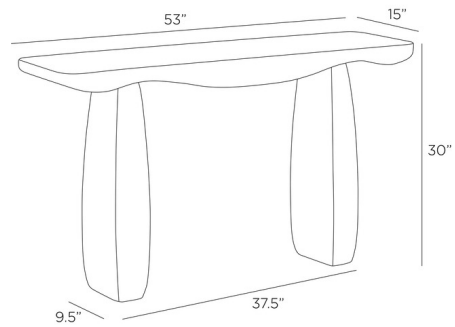

By Arteriors Home

Description

The Melt Outdoor Console Table brings a flowing beauty to your exterior space. The simple, flat top, softly curved beneath where it connects to each supporting pillar, gives the impression of being in a moment of transformation.

Specifications

COLOR	N/A
BODY FINISH	Smoke
WATTAGE	N/A
DIMMER	N/A
DIMENSIONS	53"W x 30"H x 15"D
BULB	N/A

Notes:

Shown in smoke

CLICK TO VIEW PRODUCT