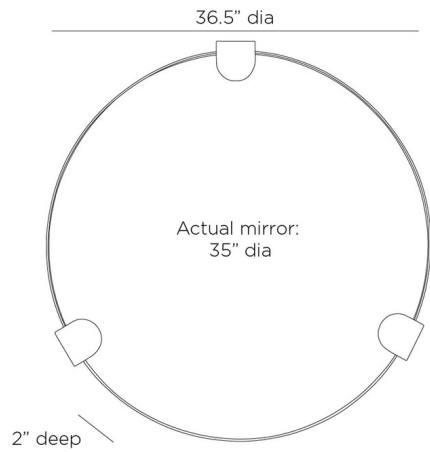

## Clasp Mirror

By Arteriors Home

### Description

The Clasp Mirror adds a touch of classic elegance to your space. With its subtle yet stylish design, three faux travertine resin clasps gently frame the mirror, infusing warmth and luxe into your interior. Secured with a cleat at the back for hanging.

### Specifications

COLOR	Mirror
BODY FINISH	Bronze
WATTAGE	N/A
DIMMER	N/A
DIMENSIONS	36.5"W x 36.5"H x 2"D
BULB	N/A

CLICK TO VIEW PRODUCT

Notes: