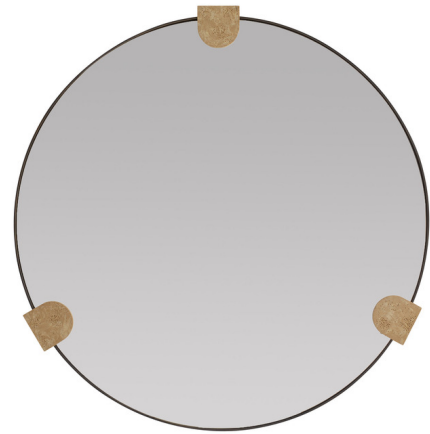

## Clasp Mirror

By Arteriors Home

### Description

The Clasp Mirror adds a touch of classic elegance to your space. With its subtle yet stylish design, three faux travertine resin clasps gently frame the mirror, infusing warmth and luxe into your interior. Secured with a cleat at the back for hanging.

Shown in bronze / mirror

### Specifications

COLOR	Mirror
BODY FINISH	Bronze
WATTAGE	N/A
DIMMER	N/A
DIMENSIONS	36.5"W x 36.5"H x 2"D
BULB	N/A

CLICK TO VIEW PRODUCT

Notes: