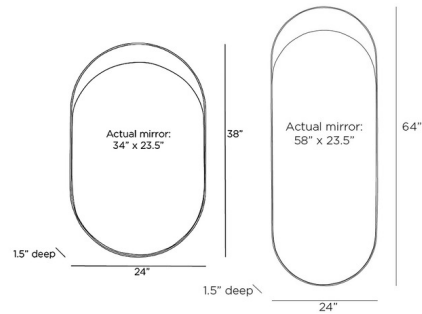

## Inset Mirror

By Arteriors Home

### Description

The Inset Mirror explores the concept of filled and unfilled forms, bringing unique dimension to your space. Its smooth, glossy surface is nestled within a deeply textured aluminum frame, creating the illusion of being poured into a void.

### Specifications

COLOR	Mirror
BODY FINISH	Bronze
WATTAGE	N/A
DIMMER	N/A
DIMENSIONS	24"W x 38"H x 1.5"D
BULB	N/A

CLICK TO VIEW PRODUCT

Notes: