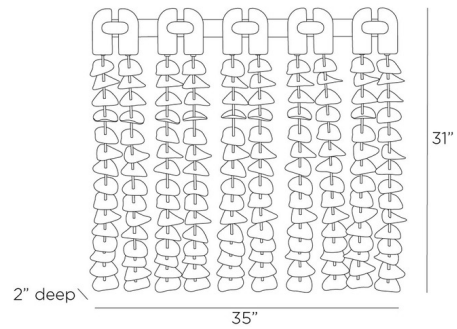

By Arteriors Home

Description

The Melt Wall Decor brings a decorative beauty to your interior space. The wood armature holds a cascade of hand formed painted iron petals.

Shown in smoke / white

Specifications

COLOR	White
BODY FINISH	Smoke
WATTAGE	N/A
DIMMER	N/A
DIMENSIONS	35"W x 31"H x 2"D
BULB	N/A

CLICK TO VIEW PRODUCT

Notes: