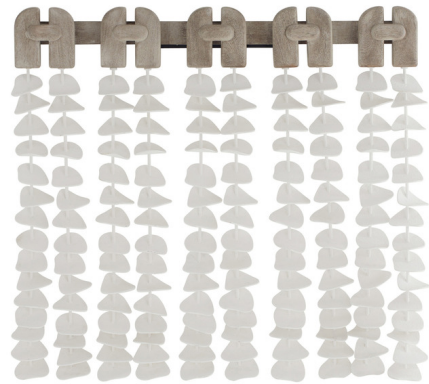

Lightology

lightology.com
866-954-4489
05-23-26

Project: _____

Company: _____

Location: _____ Fixture Type: _____

SPEC #: **AHM1391234**

Approved On: _____ Approved By: _____

Melt Wall Decor

By Arteriors Home

Description

The Melt Wall Decor brings a decorative beauty to your interior space. The wood armature holds a cascade of hand formed painted iron petals.

Shown in smoke / white

Specifications

COLOR	White
BODY FINISH	Smoke
WATTAGE	N/A
DIMMER	N/A
DIMENSIONS	35"W x 31"H x 2"D
BULB	N/A

CLICK TO VIEW PRODUCT

Notes: