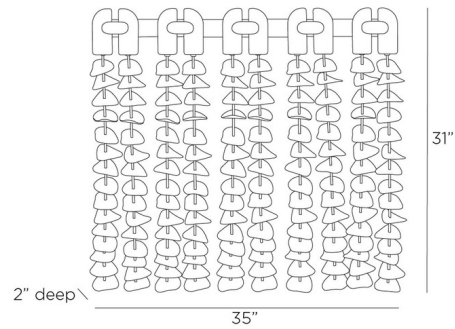

By Arteriors Home

Description

The Melt Wall Decor brings a decorative beauty to your interior space. The wood armature holds a cascade of hand formed painted iron petals.

Shown in smoke / white

Specifications

COLOR	White
BODY FINISH	Smoke
WATTAGE	N/A
DIMMER	N/A
DIMENSIONS	35"W x 31"H x 2"D
BULB	N/A

CLICK TO VIEW PRODUCT

Notes: