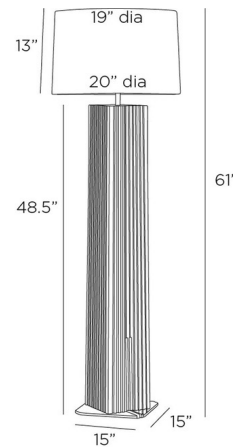

Specifications

COLOR Ivory
BODY FINISH Heritage Brass
WATTAGE 27W
DIMMER Included
DIMENSIONS 20"W x 61"H
BULB NOT INCLUDED 1 x A19 3-Way/Medium (E26)/27W/120V LED
OTHER BULB OPTIONS A19 3-Way/Medium (E26)/150W/120V Incandescent

Technical Information

PRODUCT DIMENSIONS Cord: 144"

Shown in heritage brass / ivory

CLICK TO VIEW PRODUCT

Notes: