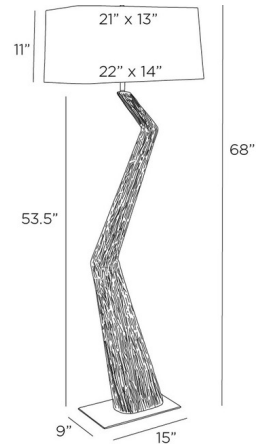

By Arteriors Home

Description

The Graceland Floor Lamp adds a distinctive beauty to your interior space. Its zig-zag body, reminiscent of a lightning bolt, is paired with a rectangular linen shade that casts warm, inviting shadows of light throughout your room. Three way rotary switch is located on the lamp socket.

Specifications

COLOR Off White Linen
BODY FINISH Ebony
WATTAGE 27W
DIMMER Included
DIMENSIONS 22"W x 68"H x 14"D
BULB NOT INCLUDED 1 x A19 3-Way/Medium (E26)/27W/120V LED
OTHER BULB OPTIONS A19 3-Way/Medium (E26)/150W/120V Incandescent

Technical Information

PRODUCT DIMENSIONS Cord: 144"

Shown in ebony / off white linen

CLICK TO VIEW PRODUCT

Notes: