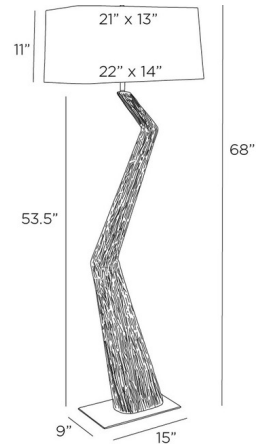

### Description

The Graceland Floor Lamp adds a distinctive beauty to your interior space. Its zig-zag body, reminiscent of a lightning bolt, is paired with a rectangular linen shade that casts warm, inviting shadows of light throughout your room. Three way rotary switch is located on the lamp socket.

### Specifications

COLOR . . . . . Off White Linen  
BODY FINISH . . . . . Ebony  
WATTAGE . . . . . 27W  
DIMMER . . . . . Included  
DIMENSIONS . . . . . 22"W x 68"H x 14"D  
BULB NOT INCLUDED . . . . . 1 x A19 3-Way/Medium (E26)/27W/120V LED  
OTHER BULB OPTIONS . . . . . A19 3-Way/Medium (E26)/150W/120V Incandescent

### Technical Information

PRODUCT DIMENSIONS . . . . . Cord: 144"

Shown in ebony / off white linen

CLICK TO VIEW PRODUCT

Notes: