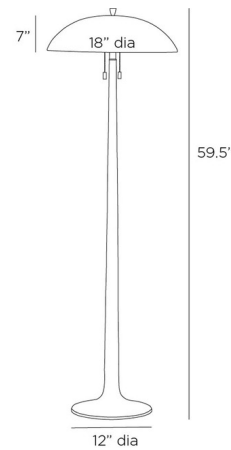

### Description

The Fleetwood Floor Lamp introduces a modern, space-age silhouette to your interior space. Its reinvented design features a subtle iridescence, while the dome shade provides mood-setting illumination that fills your room. Dual On/Off pull chains are located on the lamp socket.

### Specifications

COLOR . . . . . N/A  
BODY FINISH . . . . . Vintage Brass  
WATTAGE . . . . . 7W  
DIMMER . . . . . N/A  
DIMENSIONS . . . . . 18"W x 59.5"H  
BULB NOT INCLUDED . . . . . 1 x B10/Candelabra (E12)/7W/120V LED  
OTHER BULB OPTIONS . . . . . A19/Medium (E26)/40W/120V Incandescent

### Technical Information

PRODUCT DIMENSIONS . . . . . Cord: 144"

Shown in vintage brass

CLICK TO VIEW PRODUCT

Notes: