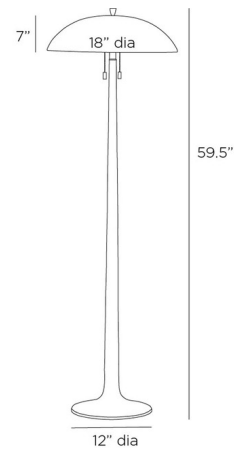

### Description

The Fleetwood Floor Lamp introduces a modern, space-age silhouette to your interior space. Its reinvented design features a subtle iridescence, while the dome shade provides mood-setting illumination that fills your room. Dual On/Off pull chains are located on the lamp socket.

### Specifications

COLOR	N/A
BODY FINISH	Vintage Brass
WATTAGE	7W
DIMMER	N/A
DIMENSIONS	18"W x 59.5"H
BULB NOT INCLUDED	1 x B10/Candelabra (E12)/7W/120V LED
OTHER BULB OPTIONS	A19/Medium (E26)/40W/120V Incandescent

### Technical Information

PRODUCT DIMENSIONS	Cord: 144"
--------------------	------------

Shown in vintage brass

CLICK TO VIEW PRODUCT

Notes: