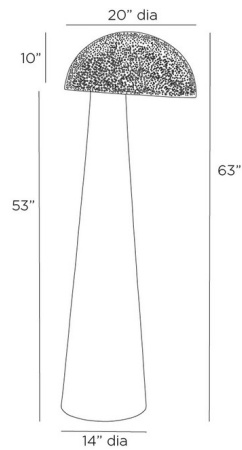

Description

The Hoffman Floor Lamp brings a striking balance of form and function to your interior space. The hammered shade cascades gracefully over the tapered mango wood body, casting warm, ambient light throughout your room. On/Off foot switch is located on the cord.

Specifications

COLOR Antique Brass
BODY FINISH Umber
WATTAGE 9W
DIMMER Included
DIMENSIONS 20"W x 63"H
BULB NOT INCLUDED 1 x A19/Medium (E26)/9W/120V LED
OTHER BULB OPTIONS 1 x A19/Medium (E26)/60W/120V Incandescent

Technical Information

PRODUCT DIMENSIONS Cord: 144"

Shown in umber / antique brass

CLICK TO VIEW PRODUCT

Notes: