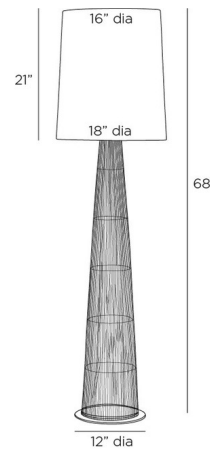

By Arteriors Home

Description

The Florence Floor Lamp adds modern luxury to your interior space. Crafted from thin midrib buri sticks, sourced from Asian tropical palms, it echoes the traditional techniques used in fishing baskets. The ombre finish transitions from natural tones to deep black, while the oversized microfiber shade casts warm, inviting shadows of light throughout your room. On/Off foot switch is located on the cord.

Specifications

COLOR	Ivory
BODY FINISH	Black
WATTAGE	9W
DIMMER	Included
DIMENSIONS	18"W x 68"H
BULB NOT INCLUDED	1 x A19/Medium (E26)/9W/120V LED
OTHER BULB OPTIONS	A19/Medium (E26)/60W/120V Incandescent

Technical Information

PRODUCT DIMENSIONS	Cord: 120"
--------------------	------------

Shown in black / ivory

CLICK TO VIEW PRODUCT

Notes: