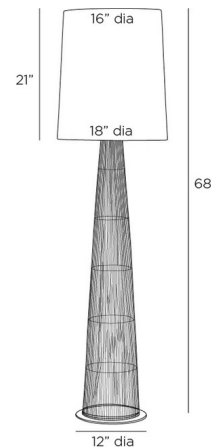

Specifications

COLOR Ivory
BODY FINISH Black
WATTAGE 9W
DIMMER Included
DIMENSIONS 18"W x 68"H
BULB NOT INCLUDED 1 x A19/Medium (E26)/9W/120V LED
OTHER BULB OPTIONS A19/Medium (E26)/60W/120V Incandescent

Technical Information

PRODUCT DIMENSIONS Cord: 120"

Shown in black / ivory

CLICK TO VIEW PRODUCT

Notes: