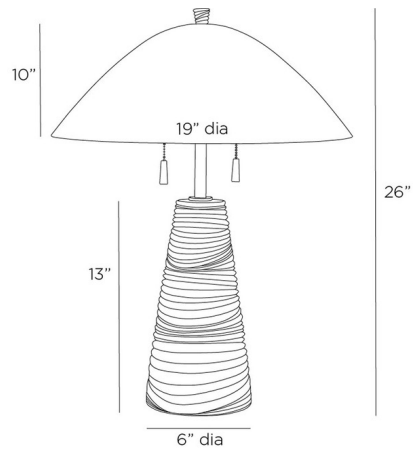

### Description

The Fender Table Lamp creates a moody atmosphere in your space. With its eroded, ridged lava stone surface adding textural depth, the helmet-like shade casts a warm, inviting glow across the room. Dual On/Off pull chains are located on the lamp socket.

### Specifications

COLOR	Bronze
BODY FINISH	N/A
WATTAGE	9W
DIMMER	N/A
DIMENSIONS	19"W x 26"H
BULB NOT INCLUDED	1 x A19/Medium (E26)/9W/120V LED
OTHER BULB OPTIONS	1 x A19/Medium (E26)/60W/120V Incandescent

### Technical Information

PRODUCT DIMENSIONS	Cord: 96"
--------------------	-----------

Shown in bronze

CLICK TO VIEW PRODUCT

Notes: