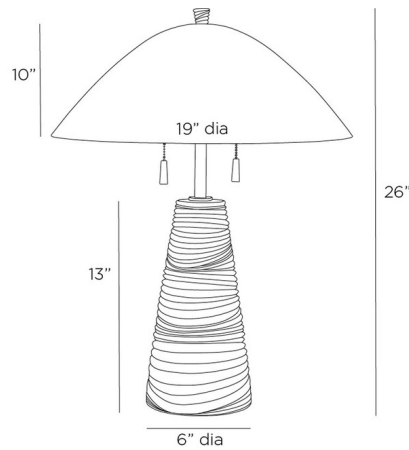

Specifications

COLOR	Bronze
BODY FINISH	N/A
WATTAGE	9W
DIMMER	N/A
DIMENSIONS	19"W x 26"H
BULB NOT INCLUDED	1 x A19/Medium (E26)/9W/120V LED
OTHER BULB OPTIONS	1 x A19/Medium (E26)/60W/120V Incandescent

Technical Information

PRODUCT DIMENSIONS	Cord: 96"
--------------------	-----------

Shown in bronze

CLICK TO VIEW PRODUCT

Notes: