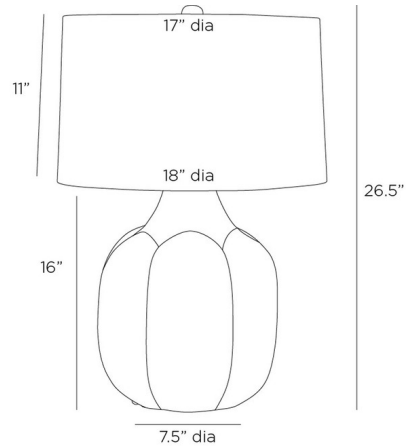

Specifications

COLOR Ivory
BODY FINISH Ice
WATTAGE 27W
DIMMER Included
DIMENSIONS 18"W x 26.5"H
BULB NOT INCLUDED 1 x A19/Medium (E26)/27W/120V LED
OTHER BULB OPTIONS 1 x A19/Medium (E26)/100W/120V Incandescent

Technical Information

PRODUCT DIMENSIONS Cord: 120"

Shown in ice / ivory

CLICK TO VIEW PRODUCT

Notes: