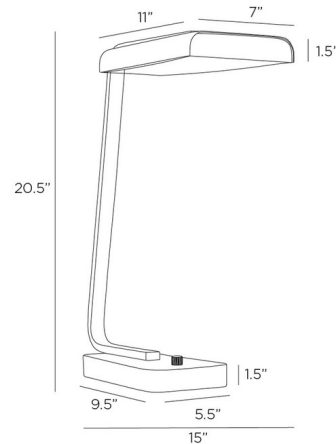

CLICK TO VIEW PRODUCT

Notes: