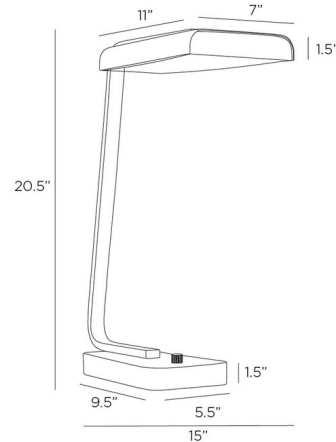

CLICK TO VIEW PRODUCT

Notes: