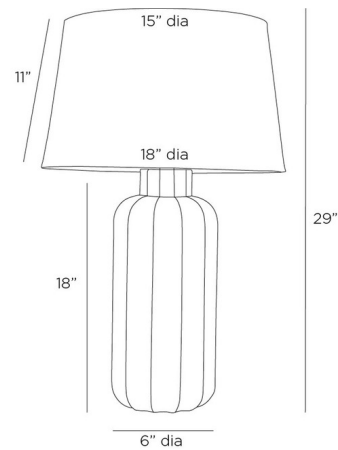

### Description

The Henrietta Table Lamp brings a traditional architectural charm to your interior space. Its freeform, organic body is topped with a drum-shaped linen shade, casting warm, inviting shadows of light across your room. Rotary switch is located on the lamp socket.

### Specifications

COLOR . . . . . Off White Linen  
BODY FINISH . . . . . Lunar Reactive  
WATTAGE . . . . . 27W  
DIMMER . . . . . Included  
DIMENSIONS . . . . . 18"W x 29"H  
BULB NOT INCLUDED . . . . . 1 x A19/Medium (E26)/27W/120V LED  
OTHER BULB OPTIONS . . . . . 1 x A19/Medium (E26)/100W/120V Incandescent

### Technical Information

PRODUCT DIMENSIONS . . . . . Cord: 120"

Shown in lunar reactive / off white linen

CLICK TO VIEW PRODUCT

Notes: