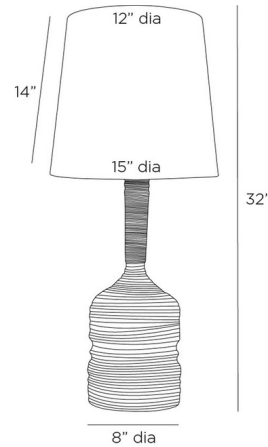

### Description

The Fontana Table Lamp adds stately elegance to your interior space. Its ridged and grooved column body is topped with a microfiber shade, casting warm, inviting shadows of light throughout your room. Rotary switch is located on the lamp socket.

### Specifications

COLOR . . . . . Off White  
BODY FINISH . . . . . White  
WATTAGE . . . . . 27W  
DIMMER . . . . . Included  
DIMENSIONS . . . . . 15"W x 32"H  
BULB NOT INCLUDED . . . . . 1 x A19/Medium (E26)/27W/120V LED  
OTHER BULB OPTIONS . . . . . 1 x A19/Medium (E26)/100W/120V Incandescent

### Technical Information

PRODUCT DIMENSIONS . . . . . Cord: 120"

Shown in white / off white

CLICK TO VIEW PRODUCT

Notes: