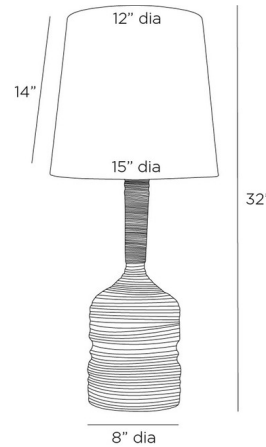

By Arteriors Home

Description

The Fontana Table Lamp adds stately elegance to your interior space. Its ridged and grooved column body is topped with a microfiber shade, casting warm, inviting shadows of light throughout your room. Rotary switch is located on the lamp socket.

Specifications

COLOR Off White
BODY FINISH White
WATTAGE 27W
DIMMER Included
DIMENSIONS 15"W x 32"H
BULB NOT INCLUDED 1 x A19/Medium (E26)/27W/120V LED
OTHER BULB OPTIONS 1 x A19/Medium (E26)/100W/120V Incandescent

Technical Information

PRODUCT DIMENSIONS Cord: 120"

Shown in white / off white

CLICK TO VIEW PRODUCT

Notes: