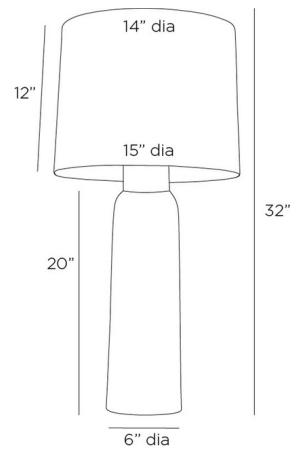

By Arteriors Home

Description

The Heather Table Lamp brings coastal charm to your interior. The classic porcelain design highlights a beautifully textured surface. Topped with a drum-shaped linen shade, it casts warm, inviting shadows of light throughout the room. Rotary switch is located on the lamp socket.

Specifications

COLOR Off White Linen
BODY FINISH Thundercloud
WATTAGE 27W
DIMMER Included
DIMENSIONS 15"W x 32"H
BULB NOT INCLUDED 1 x A19/Medium (E26)/27W/120V LED
OTHER BULB OPTIONS 1 x A19/Medium (E26)/100W/120V Incandescent

Technical Information

PRODUCT DIMENSIONS Cord: 120"

Shown in thundercloud / off white linen

CLICK TO VIEW PRODUCT

Notes: