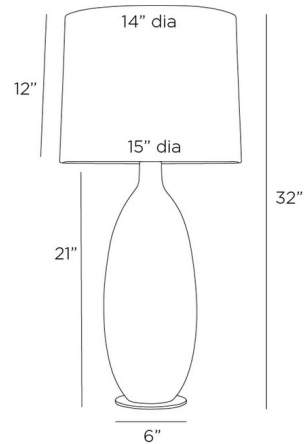

### Description

The Gola Table Lamp adds simple elegance to your interior space. Its bottle-shaped porcelain silhouette is topped with a drum-shaped microfiber shade, casting warm, inviting shadows of light throughout your room. Rotary switch is located on the lamp socket.

### Specifications

COLOR . . . . . Off White  
BODY FINISH . . . . . Quail Egg  
WATTAGE . . . . . 27W  
DIMMER . . . . . Included  
DIMENSIONS . . . . . 15"W x 32"H  
BULB NOT INCLUDED . . . . . 1 x A19/Medium (E26)/27W/120V LED  
OTHER BULB OPTIONS . . . . . 1 x A19/Medium (E26)/100W/120V Incandescent

### Technical Information

PRODUCT DIMENSIONS . . . . . Cord: 120"

Shown in quail egg / off white

CLICK TO VIEW PRODUCT

Notes: