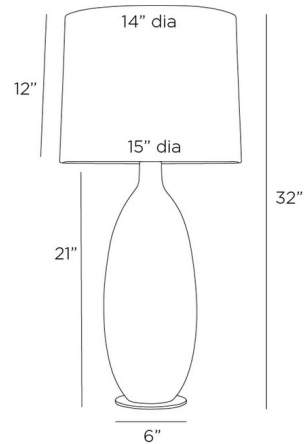

Description

The Gola Table Lamp adds simple elegance to your interior space. Its bottle-shaped porcelain silhouette is topped with a drum-shaped microfiber shade, casting warm, inviting shadows of light throughout your room. Rotary switch is located on the lamp socket.

Specifications

COLOR Off White
BODY FINISH Quail Egg
WATTAGE 27W
DIMMER Included
DIMENSIONS 15"W x 32"H
BULB NOT INCLUDED 1 x A19/Medium (E26)/27W/120V LED
OTHER BULB OPTIONS 1 x A19/Medium (E26)/100W/120V Incandescent

Technical Information

PRODUCT DIMENSIONS Cord: 120"

Shown in quail egg / off white

CLICK TO VIEW PRODUCT

Notes: