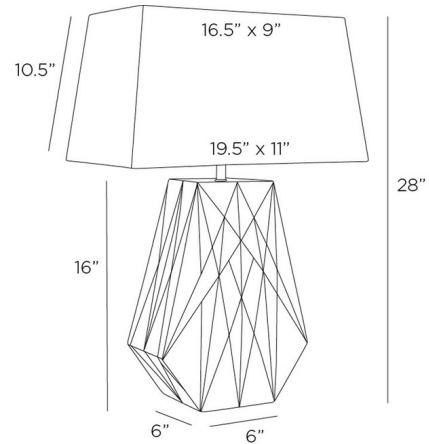

Specifications

COLOR Off White
BODY FINISH Bronze
WATTAGE 27W
DIMMER Included
DIMENSIONS 19.5"W x 28"H x 11"D
BULB NOT INCLUDED 1 x A19/Medium (E26)/27W/120V LED
OTHER BULB OPTIONS 1 x A19/Medium (E26)/100W/120V Incandescent

Technical Information

PRODUCT DIMENSIONS Cord: 120"

Shown in bronze / off white

CLICK TO VIEW PRODUCT

Notes: