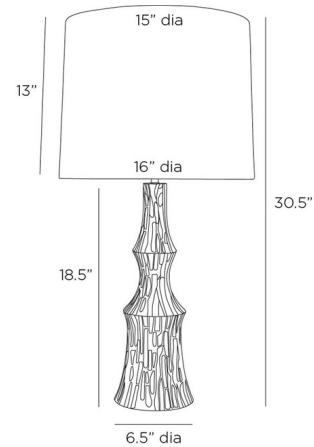

Description

The Grainger Table Lamp enhances your interior with iconic beauty. Its aluminum body, carved and seamed for added texture, is complemented by a drum-shaped cotton shade that casts warm, inviting shadows of light throughout the room. Rotary switch is located on the lamp socket.

Specifications

COLOR Off White
BODY FINISH Graphite
WATTAGE 27W
DIMMER Included
DIMENSIONS 16"W x 30"H
BULB NOT INCLUDED 1 x A19/Medium (E26)/27W/120V LED
OTHER BULB OPTIONS 1 x A19/Medium (E26)/100W/120V Incandescent

Technical Information

PRODUCT DIMENSIONS Cord: 120"

Shown in graphite / off white

CLICK TO VIEW PRODUCT

Notes: