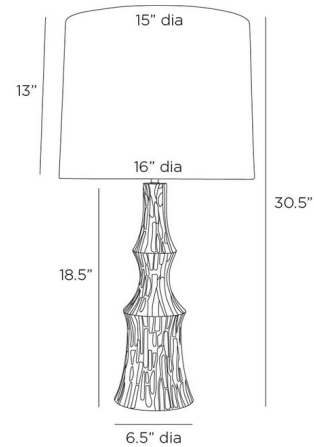

By Arteriors Home

Description

The Grainger Table Lamp enhances your interior with iconic beauty. Its aluminum body, carved and seamed for added texture, is complemented by a drum-shaped cotton shade that casts warm, inviting shadows of light throughout the room. Rotary switch is located on the lamp socket.

Specifications

COLOR Off White
BODY FINISH Graphite
WATTAGE 27W
DIMMER Included
DIMENSIONS 16"W x 30"H
BULB NOT INCLUDED 1 x A19/Medium (E26)/27W/120V LED
OTHER BULB OPTIONS 1 x A19/Medium (E26)/100W/120V Incandescent

Technical Information

PRODUCT DIMENSIONS Cord: 120"

Shown in graphite / off white

CLICK TO VIEW PRODUCT

Notes: