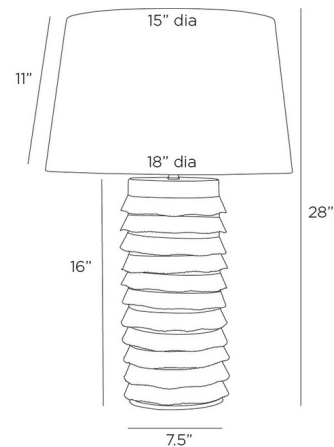

CLICK TO VIEW PRODUCT

Notes: