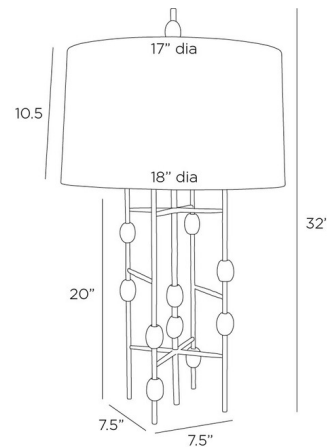

Description

The Howes Table Lamp introduces sculptural beauty to your interior space. Its intersecting grid base of natural iron is punctuated by oversized galaxy marble beads, evoking the playful form of an abacus. This striking design offers a visually pleasing effect, while the microfiber drum shade casts warm, inviting shadows of light throughout your room. Rotary switch is located on the lamp socket.

Shown in natural iron / off white

Specifications

COLOR	Off White
BODY FINISH	Natural Iron
WATTAGE	27W
DIMMER	Included
DIMENSIONS	18"W x 32"H
BULB NOT INCLUDED	1 x A19/Medium (E26)/27W/120V LED
OTHER BULB OPTIONS	1 x A19/Medium (E26)/100W/120V Incandescent

Technical Information

PRODUCT DIMENSIONS	Cord: 120"
--------------------	------------

CLICK TO VIEW PRODUCT

Notes: