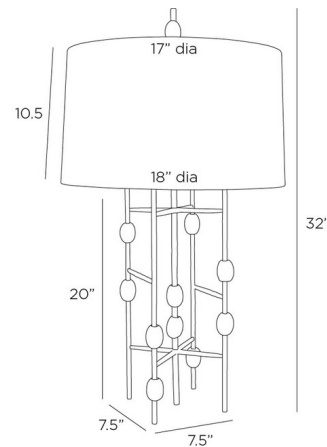

### Description

The Howes Table Lamp introduces sculptural beauty to your interior space. Its intersecting grid base of natural iron is punctuated by oversized galaxy marble beads, evoking the playful form of an abacus. This striking design offers a visually pleasing effect, while the microfiber drum shade casts warm, inviting shadows of light throughout your room. Rotary switch is located on the lamp socket.

### Specifications

COLOR . . . . . Off White  
BODY FINISH . . . . . Natural Iron  
WATTAGE . . . . . 27W  
DIMMER . . . . . Included  
DIMENSIONS . . . . . 18"W x 32"H  
BULB NOT INCLUDED . . . . . 1 x A19/Medium (E26)/27W/120V LED  
OTHER BULB OPTIONS . . . . . 1 x A19/Medium (E26)/100W/120V Incandescent

### Technical Information

PRODUCT DIMENSIONS . . . . . Cord: 120"

CLICK TO VIEW PRODUCT

Notes: