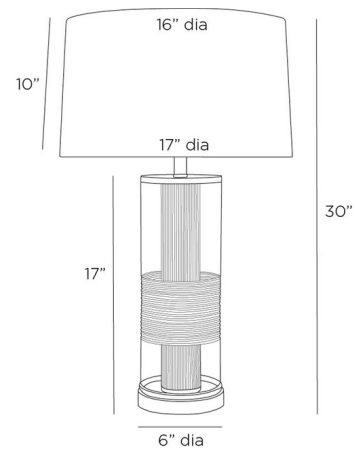

Description

The Gianna Table Lamp adds tailored simplicity to your interior space. Its intersecting etched cylinders create a play of layering and transparency, topped with a microfiber drum shade that casts warm, soft shadows of light throughout your room. Rotary switch is located on the lamp socket.

Specifications

COLOR Off White
BODY FINISH Clear
WATTAGE 27W
DIMMER Included
DIMENSIONS 17"W x 30"H
BULB NOT INCLUDED 1 x A19/Medium (E26)/27W/120V LED
OTHER BULB OPTIONS 1 x A19/Medium (E26)/100W/120V Incandescent

Technical Information

PRODUCT DIMENSIONS Cord: 120"

Shown in clear / off white

CLICK TO VIEW PRODUCT

Notes: