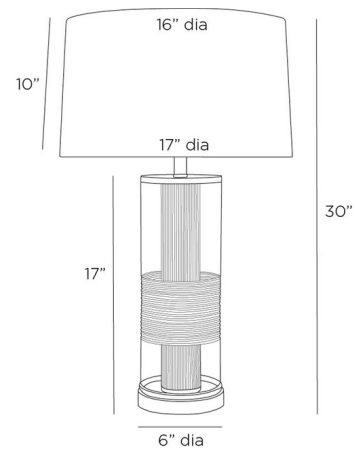

### Description

The Gianna Table Lamp adds tailored simplicity to your interior space. Its intersecting etched cylinders create a play of layering and transparency, topped with a microfiber drum shade that casts warm, soft shadows of light throughout your room. Rotary switch is located on the lamp socket.

### Specifications

COLOR . . . . . Off White  
BODY FINISH . . . . . Clear  
WATTAGE . . . . . 27W  
DIMMER . . . . . Included  
DIMENSIONS . . . . . 17"W x 30"H  
BULB NOT INCLUDED . . . . . 1 x A19/Medium (E26)/27W/120V LED  
OTHER BULB OPTIONS . . . . . 1 x A19/Medium (E26)/100W/120V Incandescent

### Technical Information

PRODUCT DIMENSIONS . . . . . Cord: 120"

Shown in clear / off white

CLICK TO VIEW PRODUCT

Notes: