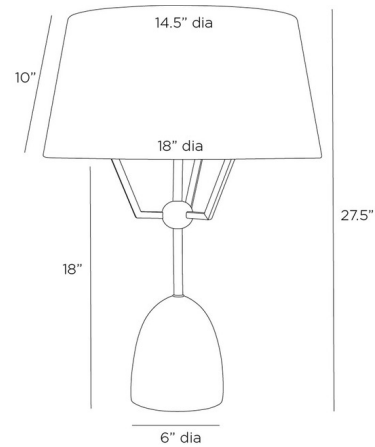

### Description

The Hodgins Table Lamp brings a playful vibe to your interior space. The sleek marble base supports steel arms that hold a matching shade, casting warm, inviting shadows of light across your room. Rotary switch is located on the lamp socket.

### Specifications

COLOR . . . . . Bronze  
BODY FINISH . . . . . Galaxy Marble  
WATTAGE . . . . . 27W  
DIMMER . . . . . Included  
DIMENSIONS . . . . . 18"W x 27.5"H  
BULB NOT INCLUDED . . . . . 1 x A19/Medium (E26)/27W/120V LED  
OTHER BULB OPTIONS . . . . . A19/Medium (E26)/100W/120V Incandescent

### Technical Information

PRODUCT DIMENSIONS . . . . . Cord: 120"

Shown in galaxy marble / bronze

CLICK TO VIEW PRODUCT

Notes: