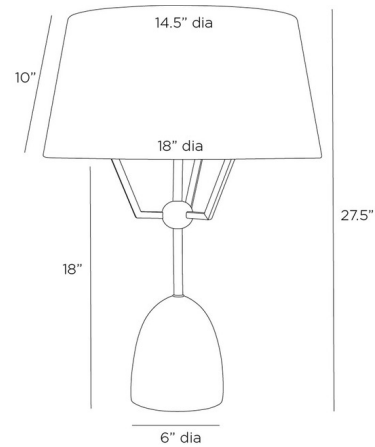

CLICK TO VIEW PRODUCT

Notes: