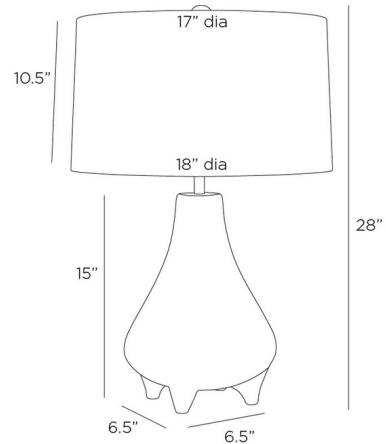

Specifications

COLOR Off White
BODY FINISH Gray
WATTAGE 9W
DIMMER Included
DIMENSIONS 18"W x 28"H
BULB NOT INCLUDED 1 x A19/Medium (E26)/9W/120V LED
OTHER BULB OPTIONS 1 x A19/Medium (E26)/60W/120V Incandescent

Technical Information

PRODUCT DIMENSIONS Cord: 120"

Shown in gray / off white

CLICK TO VIEW PRODUCT

Notes: