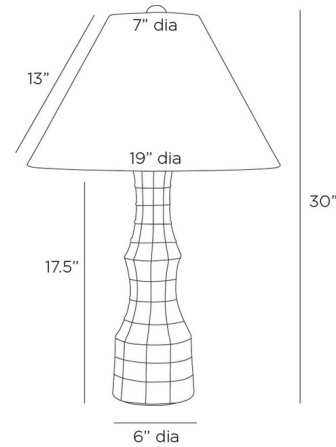

By Arteriors Home

Description

The Francine Table Lamp brings the allure of an ancient artifact to your interior. The terracotta body, inspired by a delicate spiderweb design, is topped with a drum-shaped linen shade, casting warm, inviting shadows of light across the room. Rotary switch is located on the lamp socket.

Specifications

COLOR Off White Linen
BODY FINISH Eggshell
WATTAGE 9W
DIMMER Included
DIMENSIONS 19"W x 30"H
BULB NOT INCLUDED 1 x A19/Medium (E26)/9W/120V LED
OTHER BULB OPTIONS 1 x A19/Medium (E26)/60W/120V Incandescent

Technical Information

PRODUCT DIMENSIONS Cord: 120"

Shown in eggshell / off white linen

CLICK TO VIEW PRODUCT

Notes: