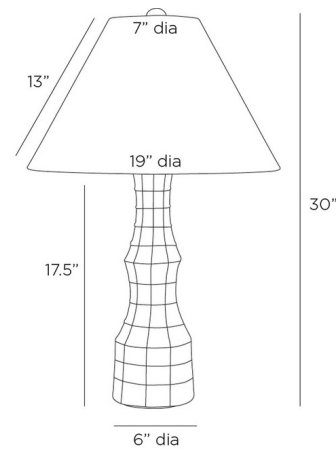

### Description

The Francine Table Lamp brings the allure of an ancient artifact to your interior. The terracotta body, inspired by a delicate spiderweb design, is topped with a drum-shaped linen shade, casting warm, inviting shadows of light across the room. Rotary switch is located on the lamp socket.

### Specifications

COLOR . . . . . Off White Linen  
BODY FINISH . . . . . Eggshell  
WATTAGE . . . . . 9W  
DIMMER . . . . . Included  
DIMENSIONS . . . . . 19"W x 30"H  
BULB NOT INCLUDED . . . . . 1 x A19/Medium (E26)/9W/120V LED  
OTHER BULB OPTIONS . . . . . 1 x A19/Medium (E26)/60W/120V Incandescent

### Technical Information

PRODUCT DIMENSIONS . . . . . Cord: 120"

Shown in eggshell / off white linen

CLICK TO VIEW PRODUCT

Notes: