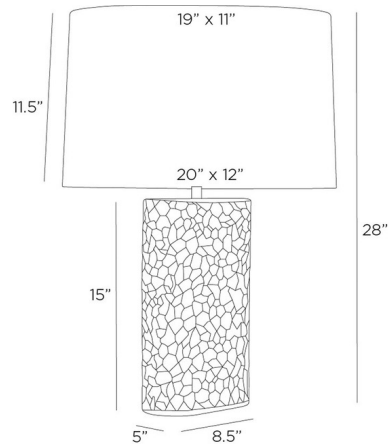

Specifications

COLOR Off White Linen
BODY FINISH Eggplant
WATTAGE 9W
DIMMER Included
DIMENSIONS 20"W x 28"H x 12"D
BULB NOT INCLUDED 1 x A19/Medium (E26)/9W/120V LED
OTHER BULB OPTIONS A19/Medium (E26)/60W/120V Incandescent

Technical Information

PRODUCT DIMENSIONS Cord: 120"

Shown in eggplant / off white linen

CLICK TO VIEW PRODUCT

Notes: