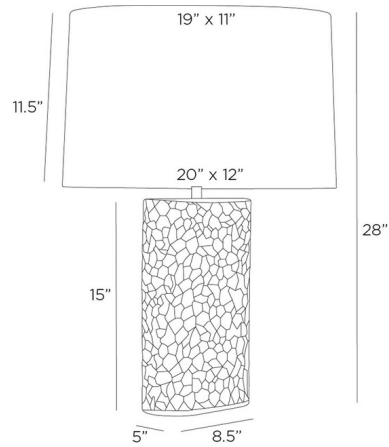

### Description

The Felicity Table Lamp adds the timeless appeal of an ancient artifact to your interior. Its monolithic shape is complemented by steel hardware and topped with an oval linen shade, casting warm, inviting shadows of light throughout your room. Rotary switch is located on the lamp socket

### Specifications

COLOR . . . . . Off White Linen  
BODY FINISH . . . . . Eggplant  
WATTAGE . . . . . 9W  
DIMMER . . . . . Included  
DIMENSIONS . . . . . 20"W x 28"H x 12"D  
BULB NOT INCLUDED . . . . . 1 x A19/Medium (E26)/9W/120V LED  
OTHER BULB OPTIONS . . . . . A19/Medium (E26)/60W/120V Incandescent

### Technical Information

PRODUCT DIMENSIONS . . . . . Cord: 120"

Shown in eggplant / off white linen

CLICK TO VIEW PRODUCT

Notes: