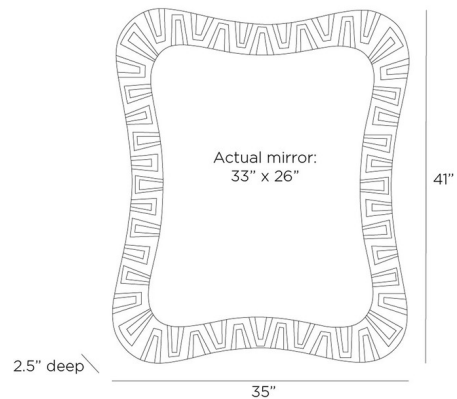

By Arteriors Home

Description

The Fuller Mirror introduces layered texture and rhythmic movement to your space. Its sinuous frame, inspired by tribal motifs, features a subtle speckled finish that captures the eye with its intriguing depth. Secured with a cleat at the back for hanging.

Shown in ivory / mirror

Specifications

COLOR	Mirror
BODY FINISH	Ivory
WATTAGE	N/A
DIMMER	N/A
DIMENSIONS	35"W x 41"H x 2.5"D
BULB	N/A

CLICK TO VIEW PRODUCT

Notes: