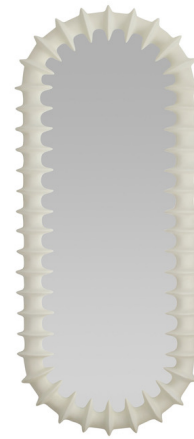

## Gilcrest Floor Mirror

By Arteriors Home

### Description

The Gilcrest Floor Mirror adds rustic beauty to your interior with its textural resin frame, rippling and flowing to evoke the ridges of a spine. Its captivating finish converges inward, creating a sense of depth and dimension on any wall. May be mounted horizontally or vertically. Secured with a cleat at the back for hanging.

### Specifications

COLOR	Mirror
BODY FINISH	Ivory
WATTAGE	N/A
DIMMER	N/A
DIMENSIONS	30.5"W x 70.5"H x 3.5"D
BULB	N/A

Shown in ivory / mirror

CLICK TO VIEW PRODUCT

Notes: