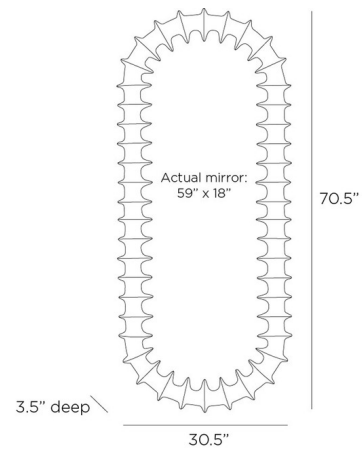

### Description

The Gilcrest Floor Mirror adds rustic beauty to your interior with its textural resin frame, rippling and flowing to evoke the ridges of a spine. Its captivating finish converges inward, creating a sense of depth and dimension on any wall. May be mounted horizontally or vertically. Secured with a cleat at the back for hanging.

### Specifications

COLOR	Mirror
BODY FINISH	Ivory
WATTAGE	N/A
DIMMER	N/A
DIMENSIONS	30.5"W x 70.5"H x 3.5"D
BULB	N/A

Shown in ivory / mirror

CLICK TO VIEW PRODUCT

Notes: