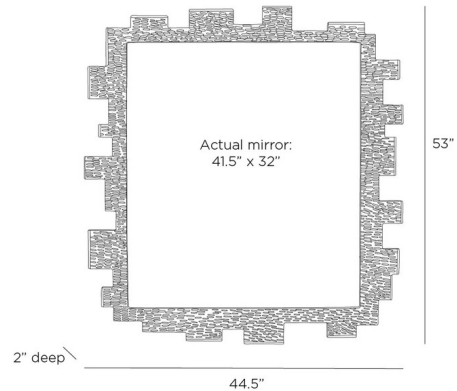

Shown in black / mirror

Specifications

COLOR	Mirror
BODY FINISH	Black
WATTAGE	N/A
DIMMER	N/A
DIMENSIONS	44.5"W x 53"H x 2"D
BULB	N/A

CLICK TO VIEW PRODUCT

Notes: