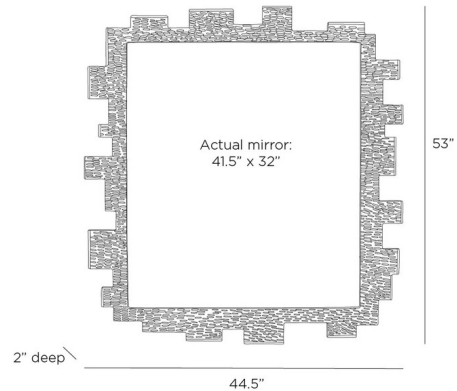

## Hewitt Mirror By Arteriors Home

### Description

The Hewitt Mirror infuses your space with energizing, rhythmic patterns that elevate the room's atmosphere. Inspired by puzzles and notching, its mango wood frame features a striking, hand-carved texture that adds bold character to any interior. May be mounted horizontally or vertically. Secured with a cleat at the back for hanging.

### Specifications

COLOR	Mirror
BODY FINISH	Black
WATTAGE	N/A
DIMMER	N/A
DIMENSIONS	44.5"W x 53"H x 2"D
BULB	N/A

CLICK TO VIEW PRODUCT

Notes: