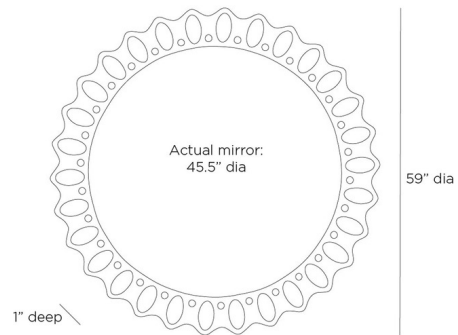

## Greenly Mirror

By Arteriors Home

### Description

The Greenly Mirror combines rustic and contemporary styles, adding character to your interior space. Inspired by the texture of an ancient shield, its hand-hammered finish brings a unique, handmade quality that adds depth and dimension to any room. Secured with a cleat at the back for hanging.

### Specifications

COLOR	Mirror
BODY FINISH	Bronze
WATTAGE	N/A
DIMMER	N/A
DIMENSIONS	59"W x 59"H x 1"D
BULB	N/A

CLICK TO VIEW PRODUCT

Notes: