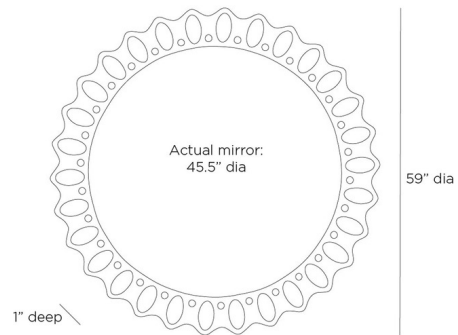

## Greenly Mirror

By Arteriors Home

### Description

The Greenly Mirror combines rustic and contemporary styles, adding character to your interior space. Inspired by the texture of an ancient shield, its hand-hammered finish brings a unique, handmade quality that adds depth and dimension to any room. Secured with a cleat at the back for hanging.

### Specifications

|             |                   |
|-------------|-------------------|
| COLOR       | Mirror            |
| BODY FINISH | Bronze            |
| WATTAGE     | N/A               |
| DIMMER      | N/A               |
| DIMENSIONS  | 59"W x 59"H x 1"D |
| BULB        | N/A               |