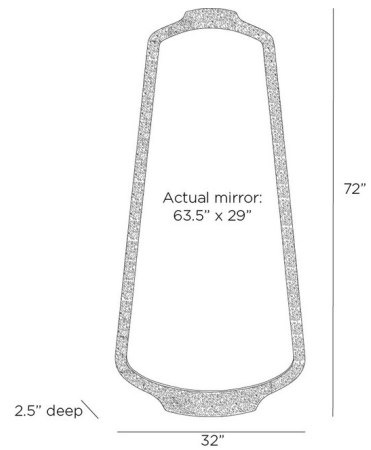

Description

The Hyland Mirror evokes the shape of an ancient shield, with a bullnose brass-clad frame finished in a hammered squiggle texture. Its bold design is meant to be displayed vertically, with either the smaller or broader end at the top. Secured with a cleat at the back for hanging.

Shown in antique brass / mirror

Specifications

COLOR	Mirror
BODY FINISH	Antique Brass
WATTAGE	N/A
DIMMER	N/A
DIMENSIONS	32"W x 72"H x 2.5"D
BULB	N/A

CLICK TO VIEW PRODUCT

Notes: