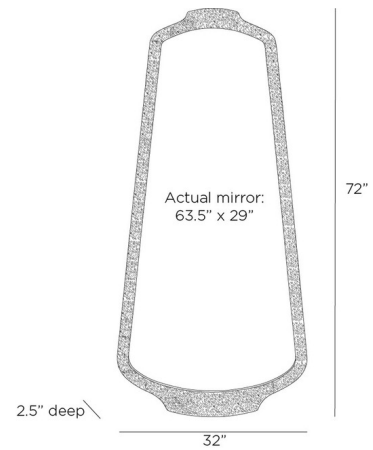

Description

The Hyland Mirror evokes the shape of an ancient shield, with a bullnose brass-clad frame finished in a hammered squiggle texture. Its bold design is meant to be displayed vertically, with either the smaller or broader end at the top. Secured with a cleat at the back for hanging.

Shown in antique brass / mirror

Specifications

COLOR	Mirror
BODY FINISH	Antique Brass
WATTAGE	N/A
DIMMER	N/A
DIMENSIONS	32"W x 72"H x 2.5"D
BULB	N/A

CLICK TO VIEW PRODUCT

Notes: