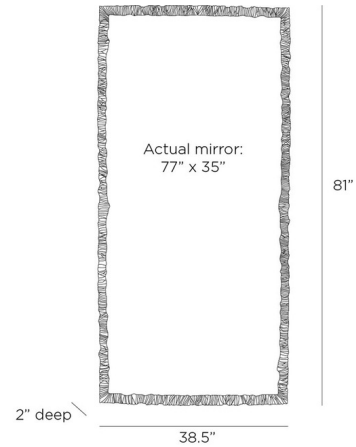

By Arteriors Home

Description

The Hawkins Floor Mirror features a freeform texture inspired by twisting vines. With its botanical influence, this piece is ideal for placing on the floor or hanging on a large wall, adding a natural touch to any space. May be mounted horizontally or vertically. Secured with a cleat at the back for hanging.

Shown in antique brass / mirror

Specifications

COLOR	Mirror
BODY FINISH	Antique Brass
WATTAGE	N/A
DIMMER	N/A
DIMENSIONS	38.5"W x 81"H x 2"D
BULB	N/A

CLICK TO VIEW PRODUCT

Notes: