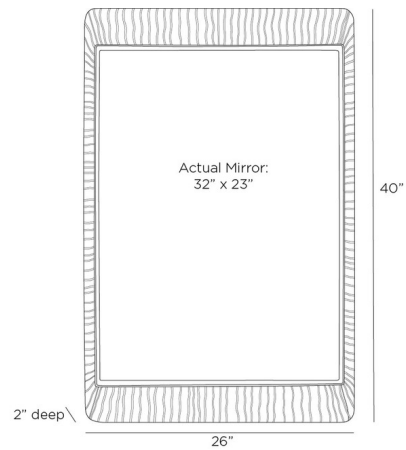

By Arteriors Home

Description

The Hart Mirror features a repeating waved pattern that enhances its bold, extroverted form with a sense of dynamic movement. May be mounted horizontally or vertically. Secured with a cleat at the back for hanging. May be mounted horizontally or vertically. Secured with a cleat at the back for hanging.

Shown in antique brass / mirror

Specifications

COLOR	Mirror
BODY FINISH	Antique Brass
WATTAGE	N/A
DIMMER	N/A
DIMENSIONS	26"W x 40"H x 2"D
BULB	N/A

CLICK TO VIEW PRODUCT

Notes: