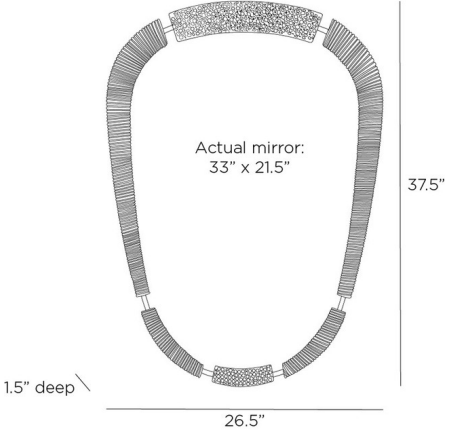

### Description

The Hitchcock Mirror evokes the elegance of ancient gold jewelry, with a carved mango wood frame complemented by pebbled antique brass accents. Its teardrop silhouette, enhanced by a carved ribbed texture, brings a dark, moody atmosphere to any room in your home. May be mounted vertically only. Secured with a cleat at the back for hanging.

### Specifications

COLOR	Mirror
BODY FINISH	Ebony
WATTAGE	N/A
DIMMER	N/A
DIMENSIONS	26.5"W x 37.5"H x 1.5"D
BULB	N/A

CLICK TO VIEW PRODUCT

Notes: \_\_\_\_\_