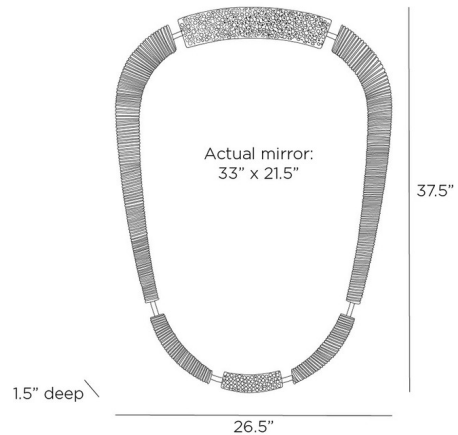

### Description

The Hitchcock Mirror evokes the elegance of ancient gold jewelry, with a carved mango wood frame complemented by pebbled antique brass accents. Its teardrop silhouette, enhanced by a carved ribbed texture, brings a dark, moody atmosphere to any room in your home. May be mounted vertically only. Secured with a cleat at the back for hanging.

### Specifications

COLOR	Mirror
BODY FINISH	Ebony
WATTAGE	N/A
DIMMER	N/A
DIMENSIONS	26.5"W x 37.5"H x 1.5"D
BULB	N/A

CLICK TO VIEW PRODUCT

Notes: