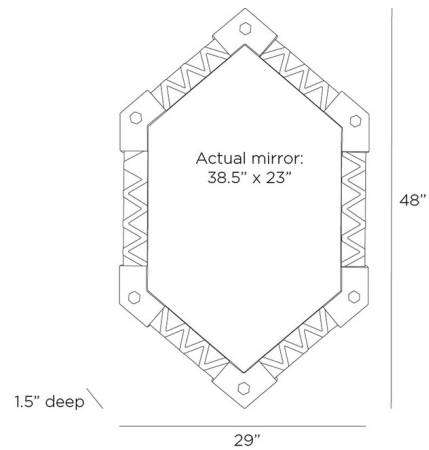

Shown in antique brass / mirror

Specifications

COLOR	Mirror
BODY FINISH	Antique Brass
WATTAGE	N/A
DIMMER	N/A
DIMENSIONS	29"W x 48"H x 1.5"D
BULB	N/A

CLICK TO VIEW PRODUCT

Notes: