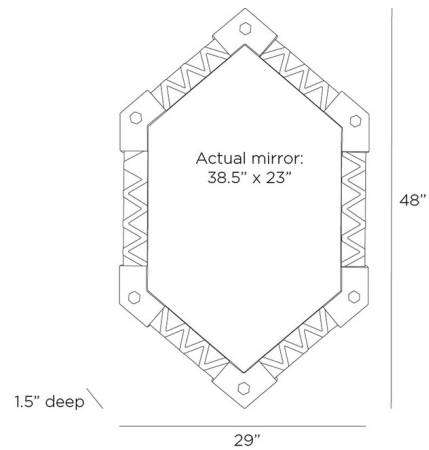

### Description

The Holt Mirror showcases the timeless beauty of the Arts and Crafts style, with its handcrafted layered metalwork adding depth and interest to its geometric design. May be mounted horizontally or vertically. Secured with a cleat at the back for hanging.

### Specifications

COLOR	Mirror
BODY FINISH	Antique Brass
WATTAGE	N/A
DIMMER	N/A
DIMENSIONS	29"W x 48"H x 1.5"D
BULB	N/A

CLICK TO VIEW PRODUCT

Notes: