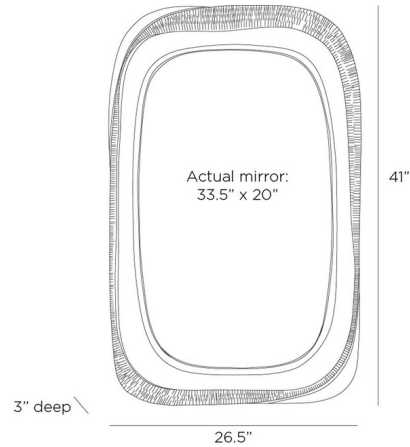

Description

The Fitzhugh Mirror adds an organic charm to your space, designed to bring the accent texture to life and enhance the ambient of any room. May be mounted horizontally or vertically. Secured with a cleat at the back for hanging.

Shown in bronze / mirror

Specifications

COLOR	Mirror
BODY FINISH	Bronze
WATTAGE	N/A
DIMMER	N/A
DIMENSIONS	26.5"W x 41"H x 3"D
BULB	N/A

CLICK TO VIEW PRODUCT

Notes: