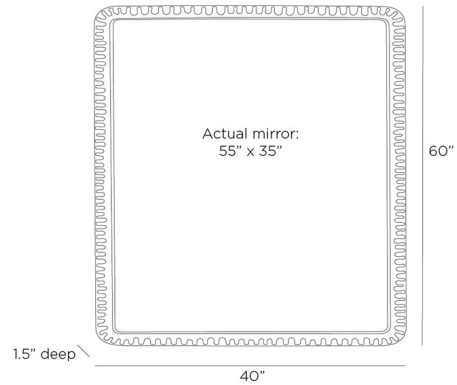

Description

The Gregory Mirror brings a clean simplicity to your interior space. The rhythmic patterns of a vintage print lend an energetic texture to a frame of mango wood. May be mounted horizontally or vertically. Secured with a cleat at the back for hanging.

Shown in ebony / mirror

Specifications

COLOR	Mirror
BODY FINISH	Ebony
WATTAGE	N/A
DIMMER	N/A
DIMENSIONS	40"W x 60"H x 1.5"D
BULB	N/A

CLICK TO VIEW PRODUCT

Notes: