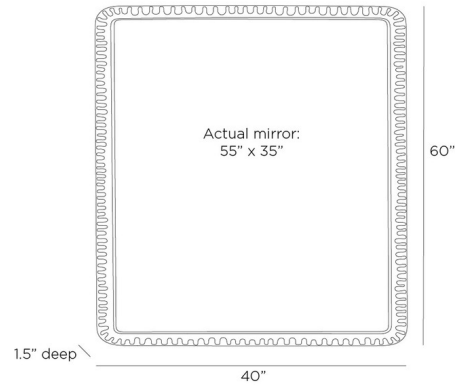

By Arteriors Home

Description

The Gregory Mirror brings a clean simplicity to your interior space. The rhythmic patterns of a vintage print lend an energetic texture to a frame of mango wood. May be mounted horizontally or vertically. Secured with a cleat at the back for hanging.

Shown in ebony / mirror

Specifications

COLOR	Mirror
BODY FINISH	Ebony
WATTAGE	N/A
DIMMER	N/A
DIMENSIONS	40"W x 60"H x 1.5"D
BULB	N/A

CLICK TO VIEW PRODUCT

Notes: