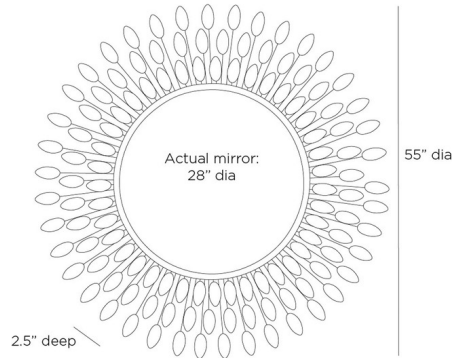

By Arteriors Home

Description

The Frida Mirror introduces botanical beauty to your space with its bold dahlia-inspired form, crafted from burnt iron. The array of folded petals is finished with a mesmerizing blue iridescent hue, adding a vibrant touch to any room. Secured with a cleat at the back for hanging.

Shown in burnt iron / mirror

Specifications

COLOR	Mirror
BODY FINISH	Burnt Iron
WATTAGE	N/A
DIMMER	N/A
DIMENSIONS	55"W x 55"H x 2.5"D
BULB	N/A

CLICK TO VIEW PRODUCT

Notes: