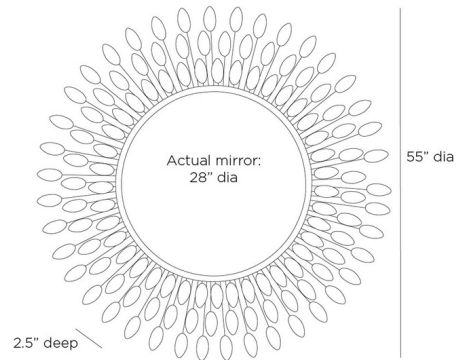

## Frida Mirror

By Arteriors Home

### Description

The Frida Mirror introduces botanical beauty to your space with its bold dahlia-inspired form, crafted from burnt iron. The array of folded petals is finished with a mesmerizing blue iridescent hue, adding a vibrant touch to any room. Secured with a cleat at the back for hanging.

### Specifications

COLOR	Mirror
BODY FINISH	Burnt Iron
WATTAGE	N/A
DIMMER	N/A
DIMENSIONS	55"W x 55"H x 2.5"D
BULB	N/A

CLICK TO VIEW PRODUCT

Notes: