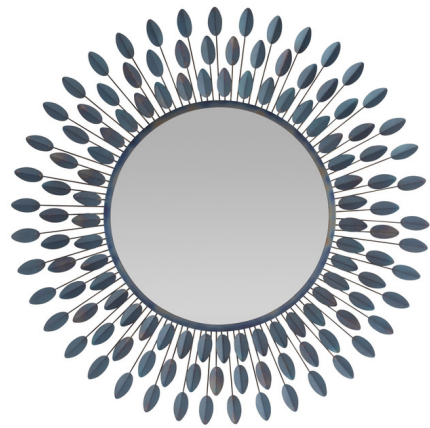

## Frida Mirror

By Arteriors Home

### Description

The Frida Mirror introduces botanical beauty to your space with its bold dahlia-inspired form, crafted from burnt iron. The array of folded petals is finished with a mesmerizing blue iridescent hue, adding a vibrant touch to any room. Secured with a cleat at the back for hanging.

Shown in burnt iron / mirror

### Specifications

COLOR	Mirror
BODY FINISH	Burnt Iron
WATTAGE	N/A
DIMMER	N/A
DIMENSIONS	55"W x 55"H x 2.5"D
BULB	N/A

CLICK TO VIEW PRODUCT

Notes: