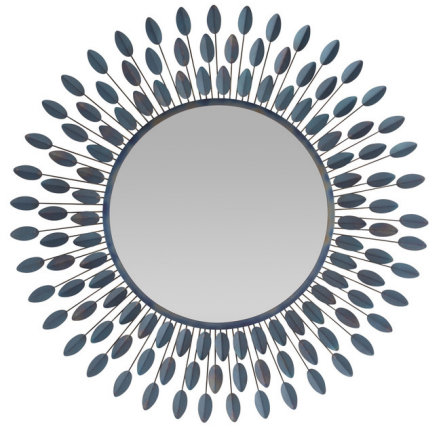

Lightology

lightology.com
866-954-4489
06-30-26

Project: _____

Company: _____

Location: _____ Fixture Type: _____

SPEC #: **AHM1391273**

Approved On: _____ Approved By: _____

Frida Mirror

By Arteriors Home

Description

The Frida Mirror introduces botanical beauty to your space with its bold dahlia-inspired form, crafted from burnt iron. The array of folded petals is finished with a mesmerizing blue iridescent hue, adding a vibrant touch to any room. Secured with a cleat at the back for hanging.

Shown in burnt iron / mirror

Specifications

COLOR	Mirror
BODY FINISH	Burnt Iron
WATTAGE	N/A
DIMMER	N/A
DIMENSIONS	55"W x 55"H x 2.5"D
BULB	N/A

CLICK TO VIEW PRODUCT

Notes: