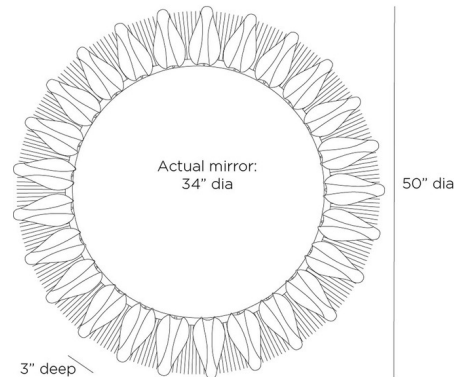

By Arteriors Home

Description

The Goldie Mirror brings a midcentury modern flair to your space with its iron frame, featuring folded flower buds hammered and shaped to mimic lotus petals. Suspended on a striking sunburst ray, it adds a dynamic and elegant touch to any room in your home. Secured with a cleat at the back for hanging.

Shown in antique brass / mirror

Specifications

COLOR	Mirror
BODY FINISH	Antique Brass
WATTAGE	N/A
DIMMER	N/A
DIMENSIONS	50"W x 50"H x 3"D
BULB	N/A

CLICK TO VIEW PRODUCT

Notes: