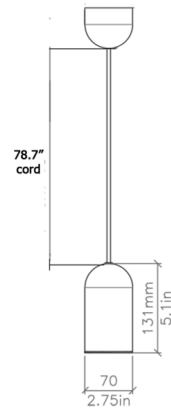

CLICK TO VIEW PRODUCT

Notes: